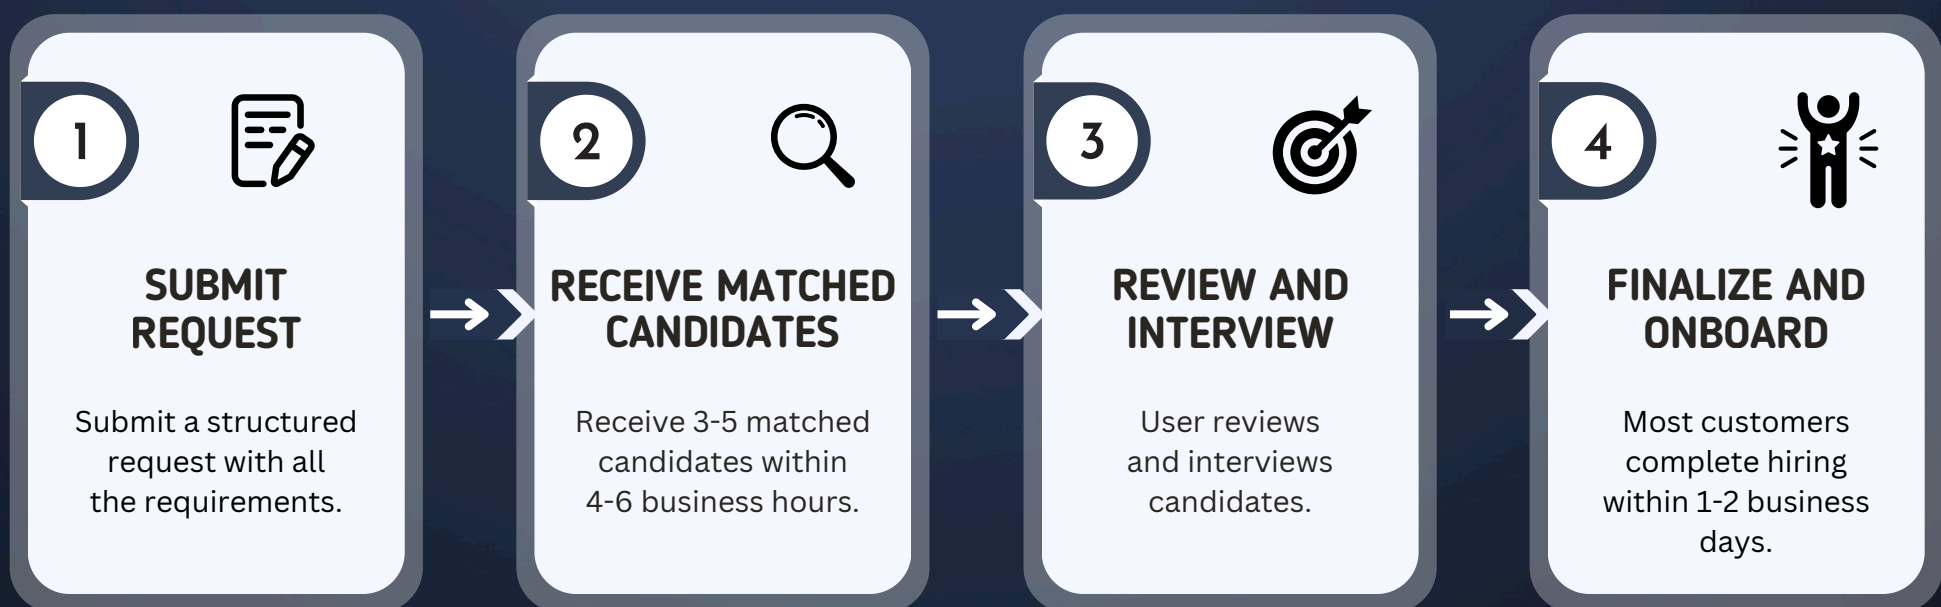

# AI-POWERED PRECISION FOR FIELD HIRING

**CrewReady** is an AI-driven platform that helps landscaping and irrigation businesses quickly hire pre-screened candidates.

- ▶ AI-Enabled Candidate Screening
- ▶ Human Verification as a Trust Layer
- ▶ 30-day Replacement Support

- ✔ No Manual Screening Burden
- ✔ Expert Review to Confirm Skills and Identity
- ✔ Fast Backup Candidate Pipeline

## How CrewReady Works